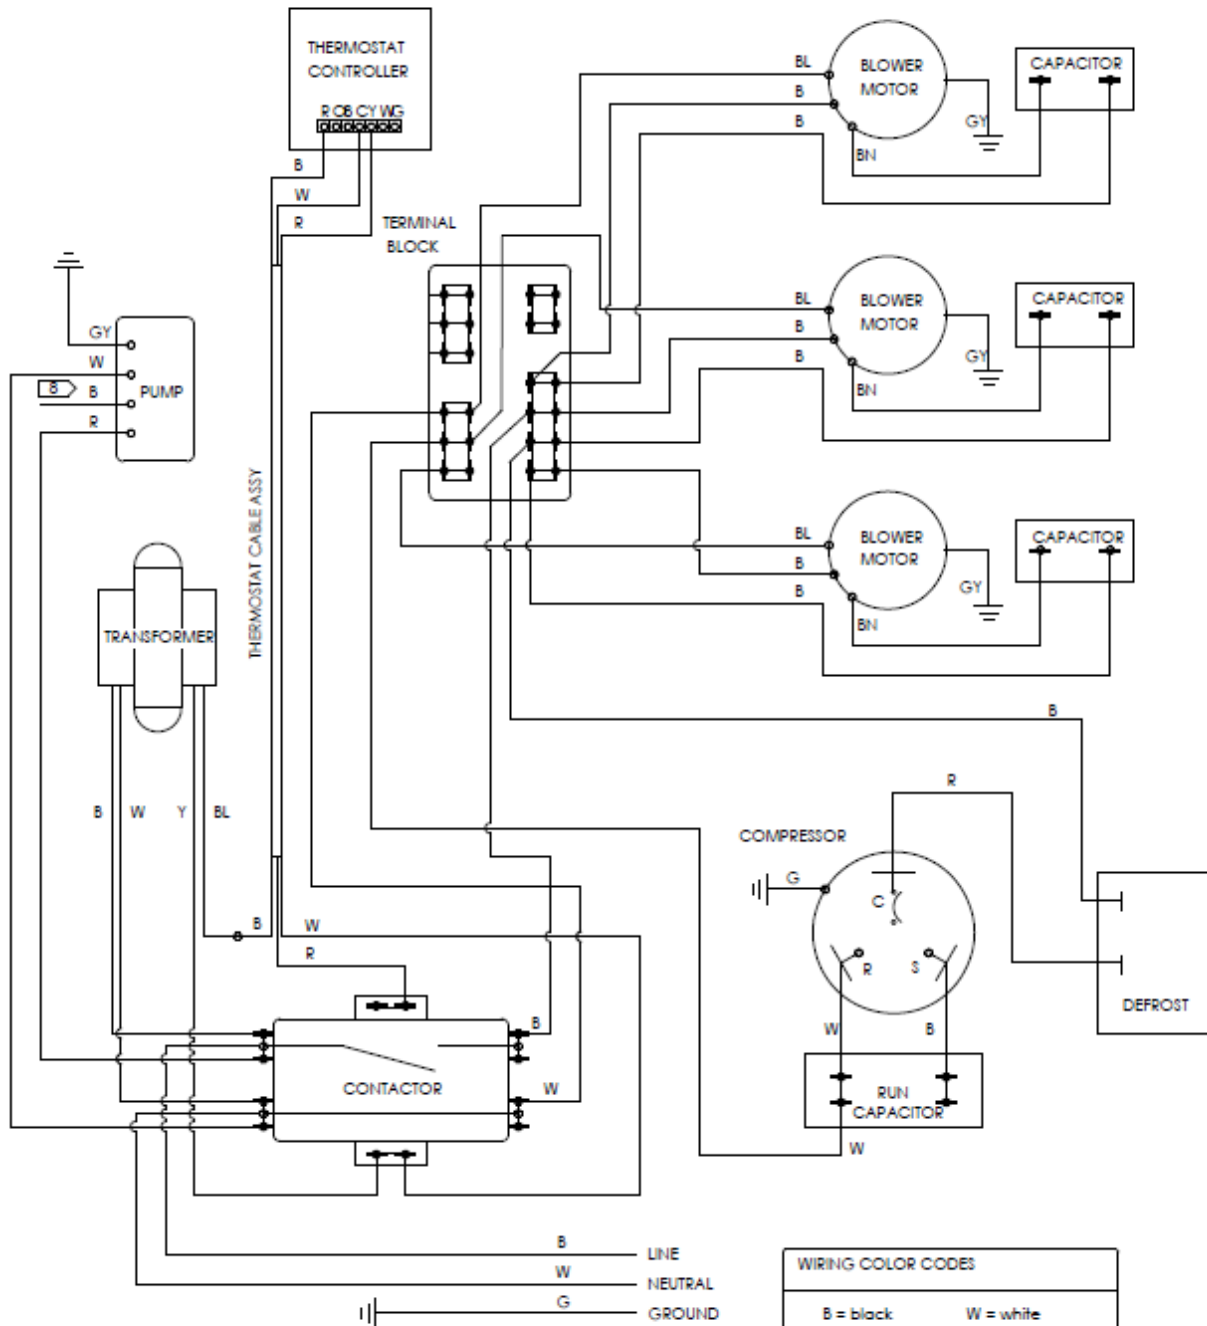

ENVIROBOSS 1400 - 115V 60HZ WIRING DIAGRAM

WIRING COLOR CODES	
B = black	W = white
G = green	BN = brown
R = red	BL = blue
GY = green/yellow	Y = yellow